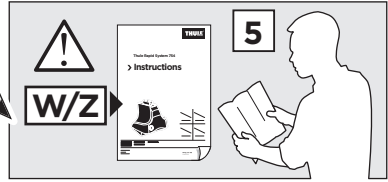

Thule Rapid System Kit 1500

> Instructions

LANCIA Delta, 5-dr Hatchback, 08-14*

* Without glass roof

ISO 11154-E

1

	X (scale)	X (mm)	X (inch)
LANCIA Delta, 5-dr Hatchback, 08-14*	41	1061	41 ³/₄

	Y (scale)	Y (mm)	Y (inch)
LANCIA Delta, 5-dr Hatchback, 08-14*	31,5	966	38

2

LANCIA Delta, 5-dr Hatchback, 08-14*

3

	W (mm)	Z (mm)	W (inch)	Z (inch)
LANCIA Delta, 5-dr Hatchback, 08-14*	155	850	6 1/8	33 1/2