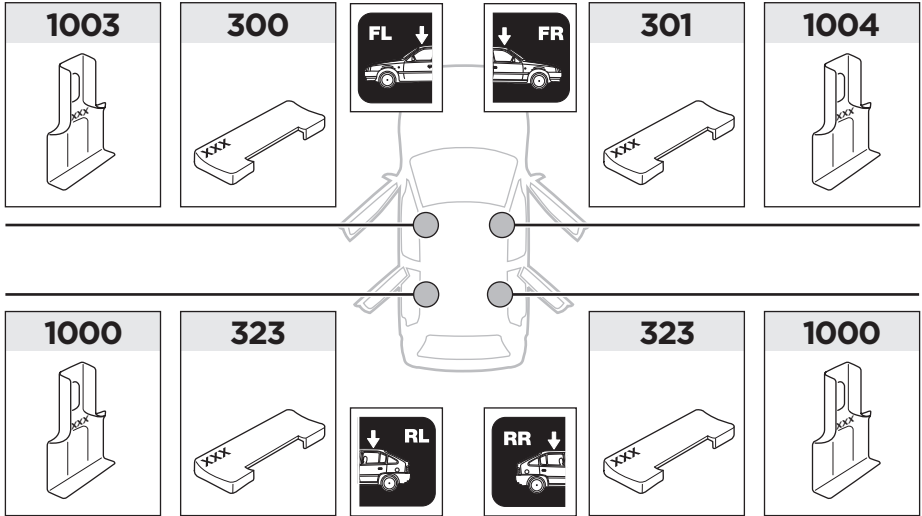

Thule Rapid System Kit 1500

> Instructions

LANCIA Delta, 5-dr Hatchback, 08-14*

* Without glass roof

ISO 11154-E

1

	X (scale)	X (mm)	X (inch)
LANCIA Delta, 5-dr Hatchback, 08-14*	41	1061	41 ³/₄

	Y (scale)	Y (mm)	Y (inch)
LANCIA Delta, 5-dr Hatchback, 08-14*	31,5	966	38

2

LANCIA Delta, 5-dr Hatchback, 08-14*

3

	W (mm)	Z (mm)	W (inch)	Z (inch)
LANCIA Delta, 5-dr Hatchback, 08-14*	155	850	6 1/8	33 1/2