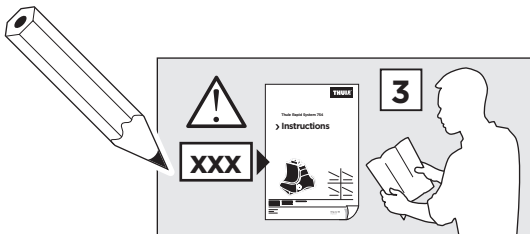

Thule Rapid System Kit 1500

> Instructions

LANCIA Delta, 5-dr Hatchback, 08-14*

* Without glass roof

ISO 11154-E

1

	X (scale)	X (mm)	X (inch)
LANCIA Delta, 5-dr Hatchback, 08-14*	41	1061	41 ³/₄

	Y (scale)	Y (mm)	Y (inch)
LANCIA Delta, 5-dr Hatchback, 08-14*	31,5	966	38

2

LANCIA Delta, 5-dr Hatchback, 08-14*

3

	W (mm)	Z (mm)	W (inch)	Z (inch)
LANCIA Delta, 5-dr Hatchback, 08-14*	155	850	6 1/8	33 1/2