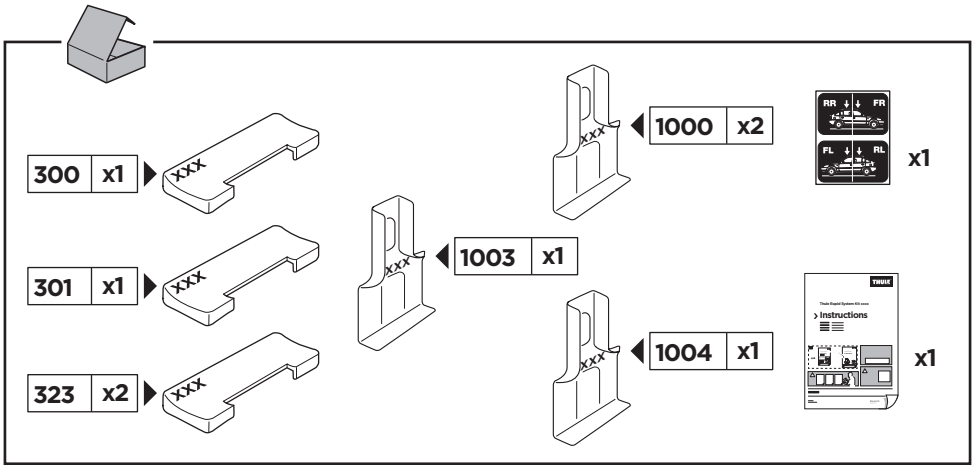

Thule Rapid System Kit 1500

> Instructions

LANCIA Delta, 5-dr Hatchback, 08-14*

* Without glass roof

ISO 11154-E

1

	X (scale)	X (mm)	X (inch)
LANCIA Delta, 5-dr Hatchback, 08-14*	41	1061	41 ³/₄

	Y (scale)	Y (mm)	Y (inch)
LANCIA Delta, 5-dr Hatchback, 08-14*	31,5	966	38

2

LANCIA Delta, 5-dr Hatchback, 08-14*

3

	W (mm)	Z (mm)	W (inch)	Z (inch)
LANCIA Delta, 5-dr Hatchback, 08-14*	155	850	6 1/8	33 1/2