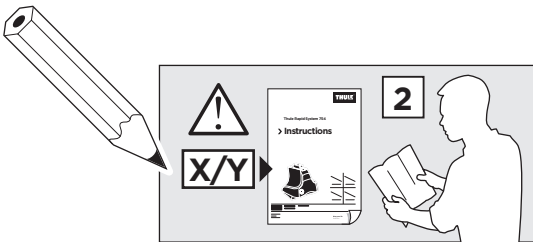

Thule Rapid System Kit 1500

> Instructions

LANCIA Delta, 5-dr Hatchback, 08-14*

* Without glass roof

ISO 11154-E

1

	X (scale)	X (mm)	X (inch)
LANCIA Delta, 5-dr Hatchback, 08-14*	41	1061	41 ³/₄

	Y (scale)	Y (mm)	Y (inch)
LANCIA Delta, 5-dr Hatchback, 08-14*	31,5	966	38

2

LANCIA Delta, 5-dr Hatchback, 08-14*

3

	W (mm)	Z (mm)	W (inch)	Z (inch)
LANCIA Delta, 5-dr Hatchback, 08-14*	155	850	6 1/8	33 1/2