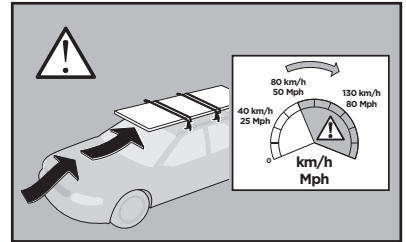

Thule Rapid System Kit 1500

> Instructions

LANCIA Delta, 5-dr Hatchback, 08-14*

* Without glass roof

ISO 11154-E

1

	X (scale)	X (mm)	X (inch)
LANCIA Delta, 5-dr Hatchback, 08-14*	41	1061	41 ³/₄

	Y (scale)	Y (mm)	Y (inch)
LANCIA Delta, 5-dr Hatchback, 08-14*	31,5	966	38

2

LANCIA Delta, 5-dr Hatchback, 08-14*

3

	W (mm)	Z (mm)	W (inch)	Z (inch)
LANCIA Delta, 5-dr Hatchback, 08-14*	155	850	6 1/8	33 1/2