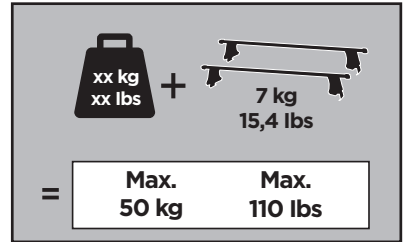

Thule Rapid System Kit 1500

> Instructions

LANCIA Delta, 5-dr Hatchback, 08-14*

* Without glass roof

ISO 11154-E

1

	X (scale)	X (mm)	X (inch)
LANCIA Delta, 5-dr Hatchback, 08-14*	41	1061	41 ³/₄

	Y (scale)	Y (mm)	Y (inch)
LANCIA Delta, 5-dr Hatchback, 08-14*	31,5	966	38

2

LANCIA Delta, 5-dr Hatchback, 08-14*

3

	W (mm)	Z (mm)	W (inch)	Z (inch)
LANCIA Delta, 5-dr Hatchback, 08-14*	155	850	6 1/8	33 1/2