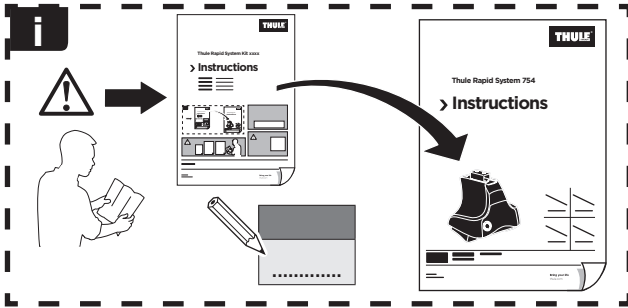

Thule Rapid System Kit 1500

> Instructions

LANCIA Delta, 5-dr Hatchback, 08-14*

* Without glass roof

ISO 11154-E

1

	X (scale)	X (mm)	X (inch)
LANCIA Delta, 5-dr Hatchback, 08-14*	41	1061	41 ³/₄

	Y (scale)	Y (mm)	Y (inch)
LANCIA Delta, 5-dr Hatchback, 08-14*	31,5	966	38

2

LANCIA Delta, 5-dr Hatchback, 08-14*

3

	W (mm)	Z (mm)	W (inch)	Z (inch)
LANCIA Delta, 5-dr Hatchback, 08-14*	155	850	6 1/8	33 1/2